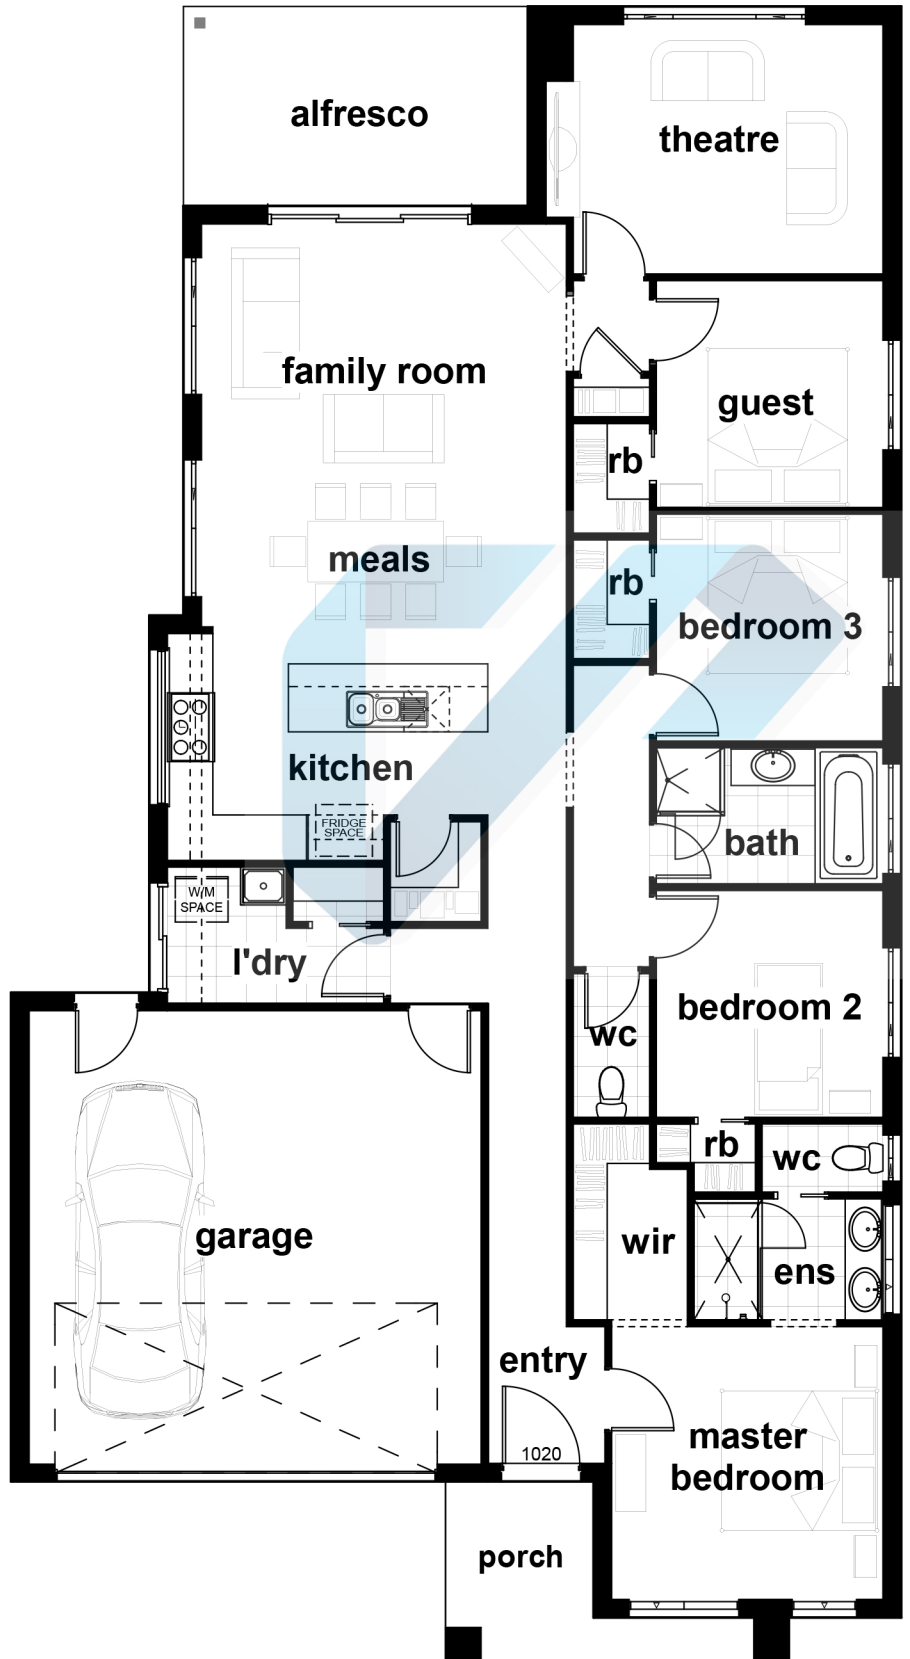

Kitchen

2600mm x 4240mm plus pantry

Meals/ Family

5820mm x 4830mm

Bedroom 1

3610mm x 3590mm

WIR

2590mm x 1510mm

Ensuite

1600mm x 2500mm

Bedroom 2

3000mm x 3000mm plus robes

Bedroom 3

3000mm x 3000mm plus robes

Bedroom 4/ Guest

3000mm x 3000mm plus robes

Theatre

3300mm x 4460mm

Bathroom

1800mm x 3000mm

Laundry

1810mm x 2860mm

Alfresco

2640mm x 4560mm

Garage

6000mm x 5980mm

Overall length 21.92m

Overall width 11.78m

AREA:

Ground Floor: 157.75m²

Garage: 40.18m²

Alfresco: 12.04m²

Porch: 6.26m²

Yarra 238