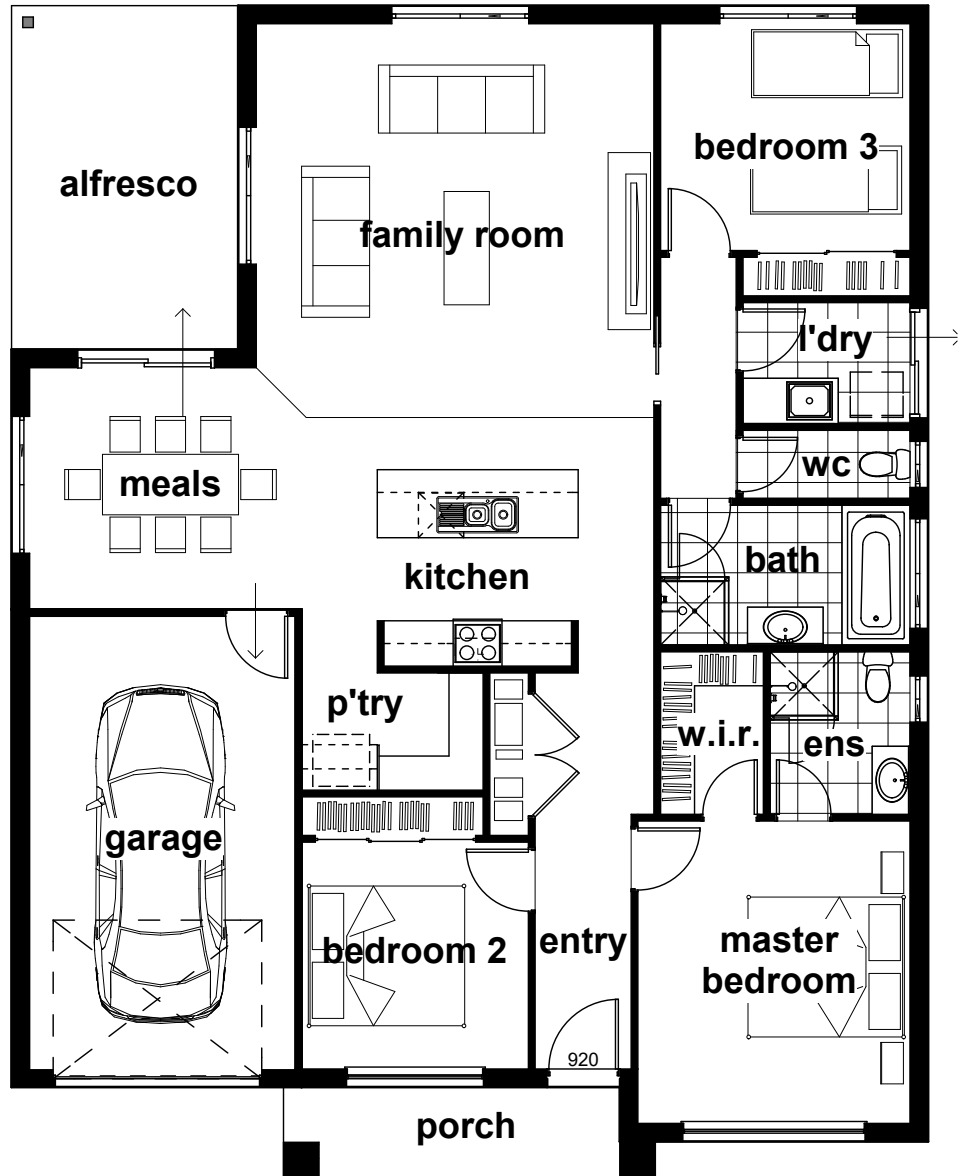

Kitchen
 2600mm x 2660mm plus pantry
Meals
 3200mm x 3600mm
Family
 5900mm x 5260mm
Bedroom 1
 4000mm x 3600mm
WIR
 2150mm x 1360mm
Ensuite
 2150mm x 1850mm
Laundry
 1600mm x 2210
Bedroom 2
 3000mm x 3000mm plus robes
Bedroom 3
 3000mm x 3300mm plus robes
Bathroom
 1850mm x 3300mm
Alfresco
 4550mm x 3000mm
Garage
 6000mm x 3510mm

Overall length 15.51m
Overall width 12.13m

AREA:
 Ground Floor: 138.60m²
 Garage: 24.27m²
 Alfresco: 13.65m²
 Porch: 5.57m²

Windsor 196